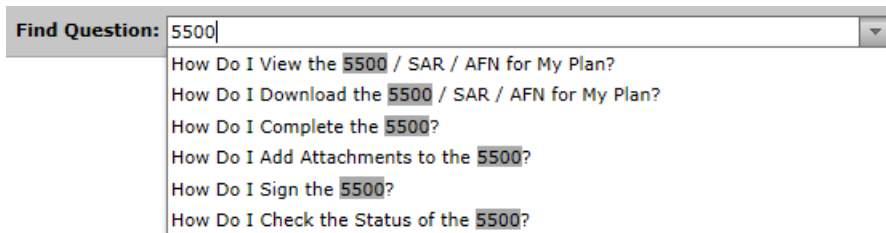

How Do I Find Help on the Portal?

12/04/2024 10:25 am CST

1. You can get to the Help page after logging in by clicking the down arrow next to the username button and clicking 'Help' in the popup menu.

2. In the help window, you can search for the answer to your question by typing it into the dropdown box at the top of the page. This will list all questions with the word or phrase you typed.

3. Click on the question you are looking for to be taken to that question in the list.
  4. You can also see a printable version of this list by clicking the 'Print' button in the upper right corner.
2. ---